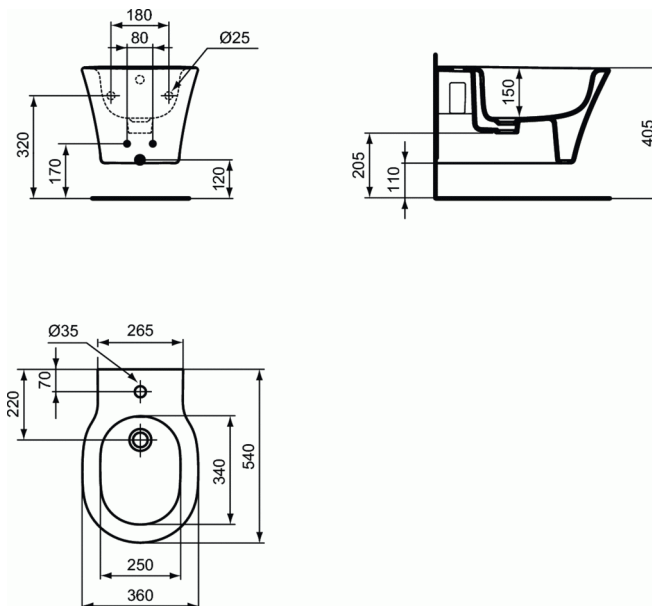

Cod produs E2335

CONNECT AIR CONNECT AIR

CONNECT AIR

FINISAJ*

01

* 01 = Alb European